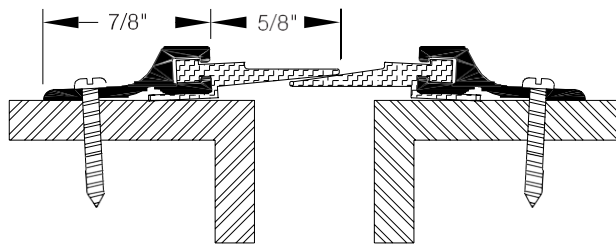

## Astragal

M35 – Vinyl Insert  

#6 x 5/8" sheet metal screws provided.  
TEK screws available upon request.