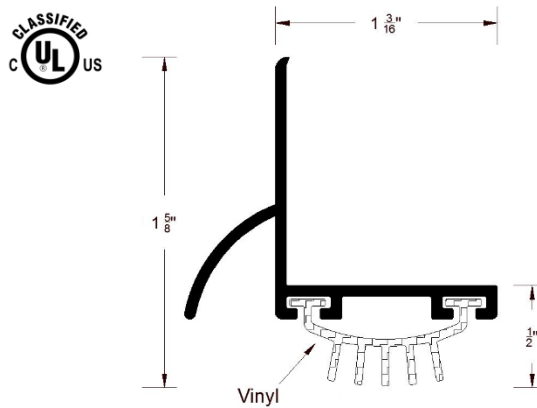

Door Accessories

Door Shoe

Guaranteed quality since 1918

DB592 – Fingered Vinyl (F) Insert

#6 x 5/8" sheet metal screws provided.
TEK screws available upon request.

Finishes:

- A - Aluminum Mill Finish
- C - Clear Anodized Aluminum
- D - Dark Bronze Anodized Aluminum
- G - Gold Anodized Aluminum