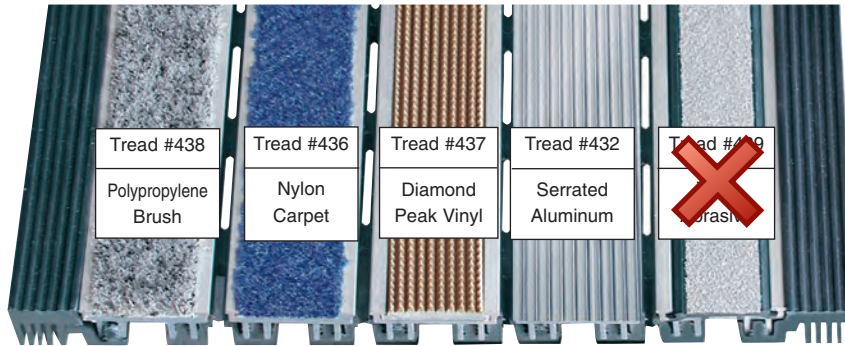

# PERFEC ROLL-UP™ 3/4" Rollup Grate 800-824-3348

**Specification:** Heavy Duty Rollup Grate shall be Reese Heavy Duty 3/4" Rollup Grate specify number \_\_\_\_\_, specify tread insert \_\_\_\_\_ . Tread rails shall be 6105-T5 aluminum spaced 1-1/2" on center and connected with polyprene thermoplastic rubber hinges/footpads with 1" x 1/8" slotted holes for maximum drainage. Withstands 1,000 lbs. wheel load weight capacity. Please consult factory for specific product line drawing profiles.

Best of both worlds — Reese RollUp Grate features the rugged benefits of a grate with the easy maintenance of a mat. Handles rolling loads up to 1,000 lbs. per wheel — yet lifts and rolls up for easy maintenance.

Rugged thermoplastic hinge/footpad is weather-resistant — remains flexible down to -30°F. Won't crack, break or become brittle like PVC based materials.