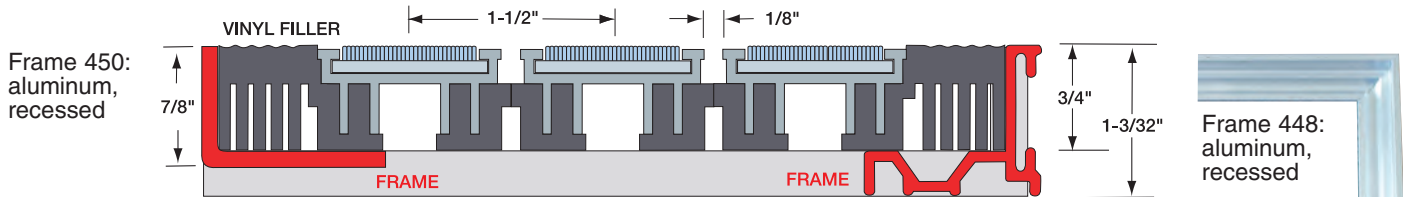

PERFEC ROLL-UP™ 3/4" Rollup Grate 800-824-3348

Specification: Heavy Duty Rollup Grate shall be Reese Heavy Duty 3/4" Rollup Grate specify number _____, specify tread insert _____ . Tread rails shall be 6105-T5 aluminum spaced 1-1/2" on center and connected with polyprene thermoplastic rubber hinges/footpads with 1" x 1/8" slotted holes for maximum drainage. Withstands 1,000 lbs. wheel load weight capacity. Please consult factory for specific product line drawing profiles.

Best of both worlds — Reese RollUp Grate features the rugged benefits of a grate with the easy maintenance of a mat. Handles rolling loads up to 1,000 lbs. per wheel — yet lifts and rolls up for easy maintenance.

Rugged thermoplastic hinge/footpad is weather-resistant — remains flexible down to -30°F. Won't crack, break or become brittle like PVC based materials.