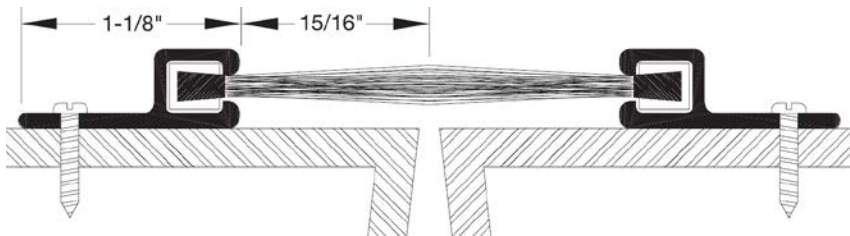

Weatherstrip

Astragal

Guaranteed quality since 1918

967 – Nylon Brush Insert  

#6 x 5/8" sheet metal screws provided.
TEK screws available upon request.

Finishes:

- C - Clear Anodized Aluminum
- D - Dark Bronze Anodized Aluminum
- G - Gold Anodized Aluminum