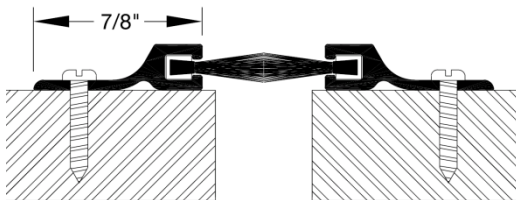

Weatherstrip

Guaranteed quality since 1918

Astragal

804 – Pile Insert 

#6 x 5/8" sheet metal screws provided.
TEK screws available upon request.

Finishes:

- A - Aluminum Mill Finish
- C - Clear Anodized Aluminum
- D - Dark Bronze Anodized Aluminum
- G - Gold Anodized Aluminum